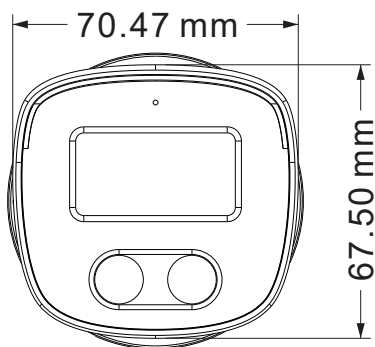

Dimensions (mm)

Optional Accessories