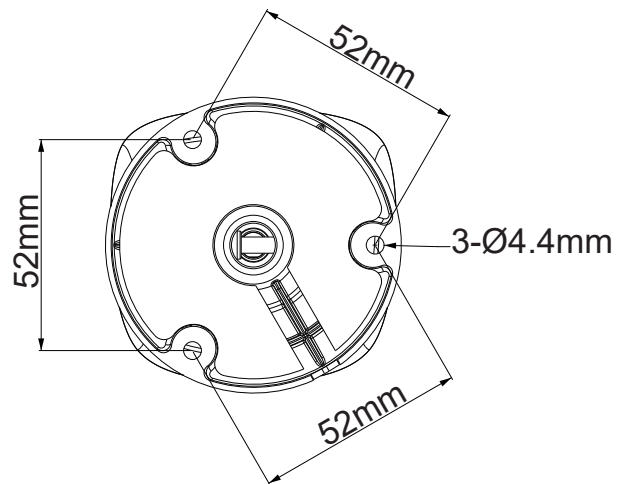

Dimensions (mm)

Optional Accessories