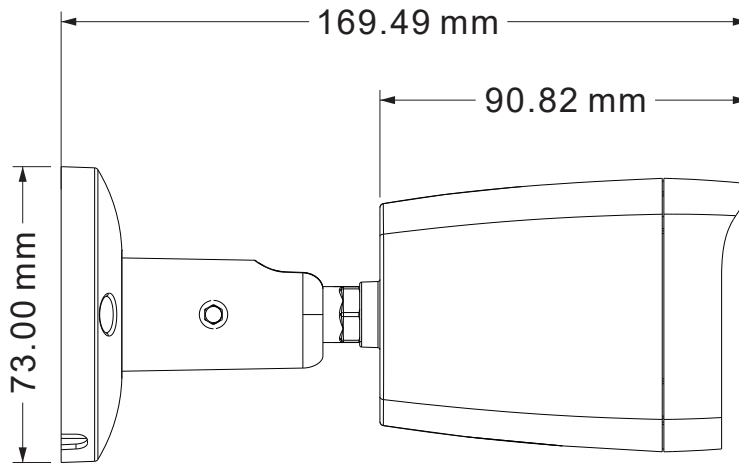

Dimensions (mm)

Optional Accessories